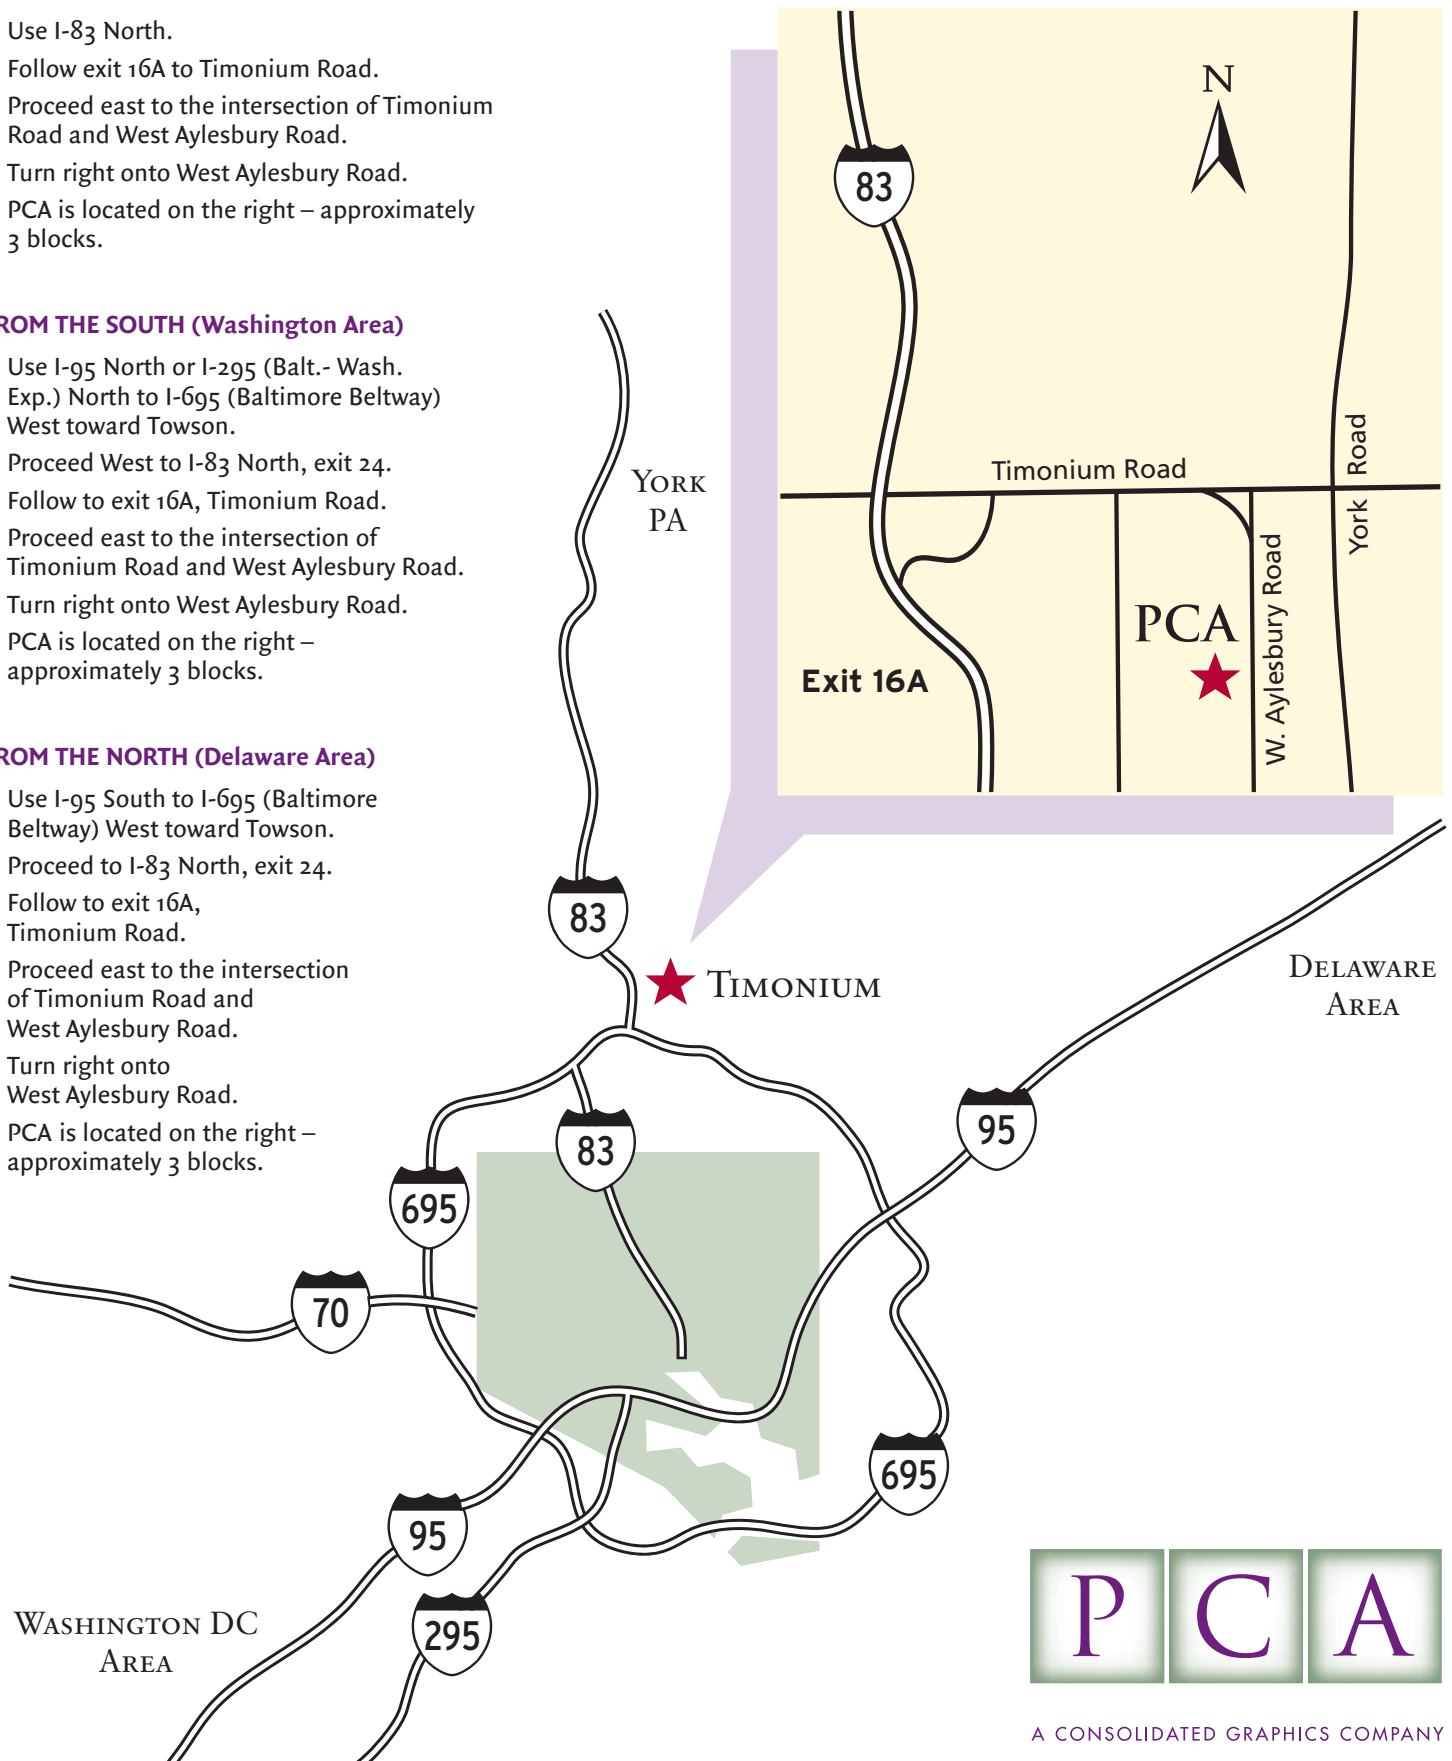

HOW TO FIND US

15 West Aylesbury Road » Timonium, Maryland 21093
1-800-541-1884 » 410-561-5533

FROM DOWNTOWN BALTIMORE

- » Use I-83 North.
- » Follow exit 16A to Timonium Road.
- » Proceed east to the intersection of Timonium Road and West Aylesbury Road.
- » Turn right onto West Aylesbury Road.
- » PCA is located on the right – approximately 3 blocks.

FROM THE SOUTH (Washington Area)

- » Use I-95 North or I-295 (Balt.- Wash. Exp.) North to I-695 (Baltimore Beltway) West toward Towson.
- » Proceed West to I-83 North, exit 24.
- » Follow to exit 16A, Timonium Road.
- » Proceed east to the intersection of Timonium Road and West Aylesbury Road.
- » Turn right onto West Aylesbury Road.
- » PCA is located on the right – approximately 3 blocks.

FROM THE NORTH (Delaware Area)

- » Use I-95 South to I-695 (Baltimore Beltway) West toward Towson.
- » Proceed to I-83 North, exit 24.
- » Follow to exit 16A, Timonium Road.
- » Proceed east to the intersection of Timonium Road and West Aylesbury Road.
- » Turn right onto West Aylesbury Road.
- » PCA is located on the right – approximately 3 blocks.